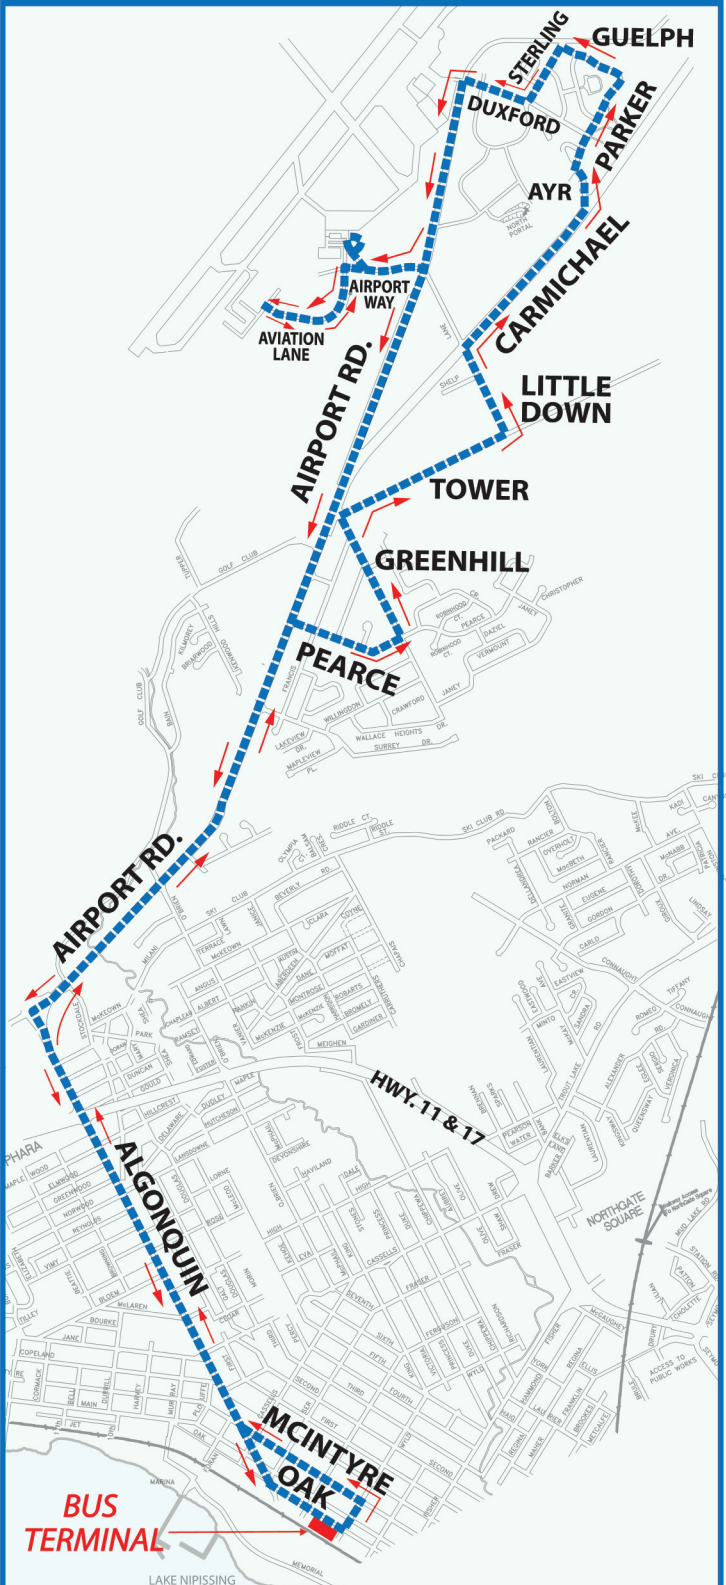

HORNELL

HORNELL

MONDAY TO FRIDAY

| DEPART TERMINAL | AIRPORT/ ALGONQUIN | BASE | AIRPORT RD/ AIRPORT WAY | ZELLERS | ARRIVE TERMINAL |
|--------------------|-----------------------|-------|----------------------------|---------|--------------------|
| 6:15 | 6:25 | 6:35 | 6:40 | 6:45 | 7:00 |
| 7:15 | 7:25 | 7:35 | 7:40 | 7:45 | 8:00 |
| 8:15 | 8:25 | 8:35 | 8:40 | 8:45 | 9:00 |
| 9:15 | 9:25 | 9:35 | 9:40 | 9:45 | 10:00 |
| 10:15 | 10:25 | 10:35 | 10:40 | 10:45 | 11:00 |
| 11:15 | 11:25 | 11:35 | 11:40 | 11:45 | 12:00 |
| 12:15 | 12:25 | 12:35 | 12:40 | 12:45 | 13:00 |
| 13:15 | 13:25 | 13:35 | 13:40 | 13:45 | 14:00 |
| 14:15 | 14:25 | 14:35 | 14:40 | 14:45 | 15:00 |
| 15:15 | 15:25 | 15:35 | 15:40 | 15:45 | 16:00 |
| 16:15 | 16:25 | 16:35 | 16:40 | 16:45 | 17:00 |
| 17:15 | 17:25 | 17:35 | 17:40 | 17:45 | 18:00 |
| 18:15 | 18:25 | 18:35 | 18:40 | 18:45 | 19:00 |
| 19:15 | 19:25 | 19:35 | 19:40 | 19:45 | 20:00 |
| 20:15 | 20:25 | 20:35 | 20:40 | 20:45 | 21:00 |
| 21:15 | 21:25 | 21:35 | 21:40 | 21:45 | 22:00 |
| 22:15 | 22:25 | 22:35 | 22:40 | 22:45 | 23:00 |